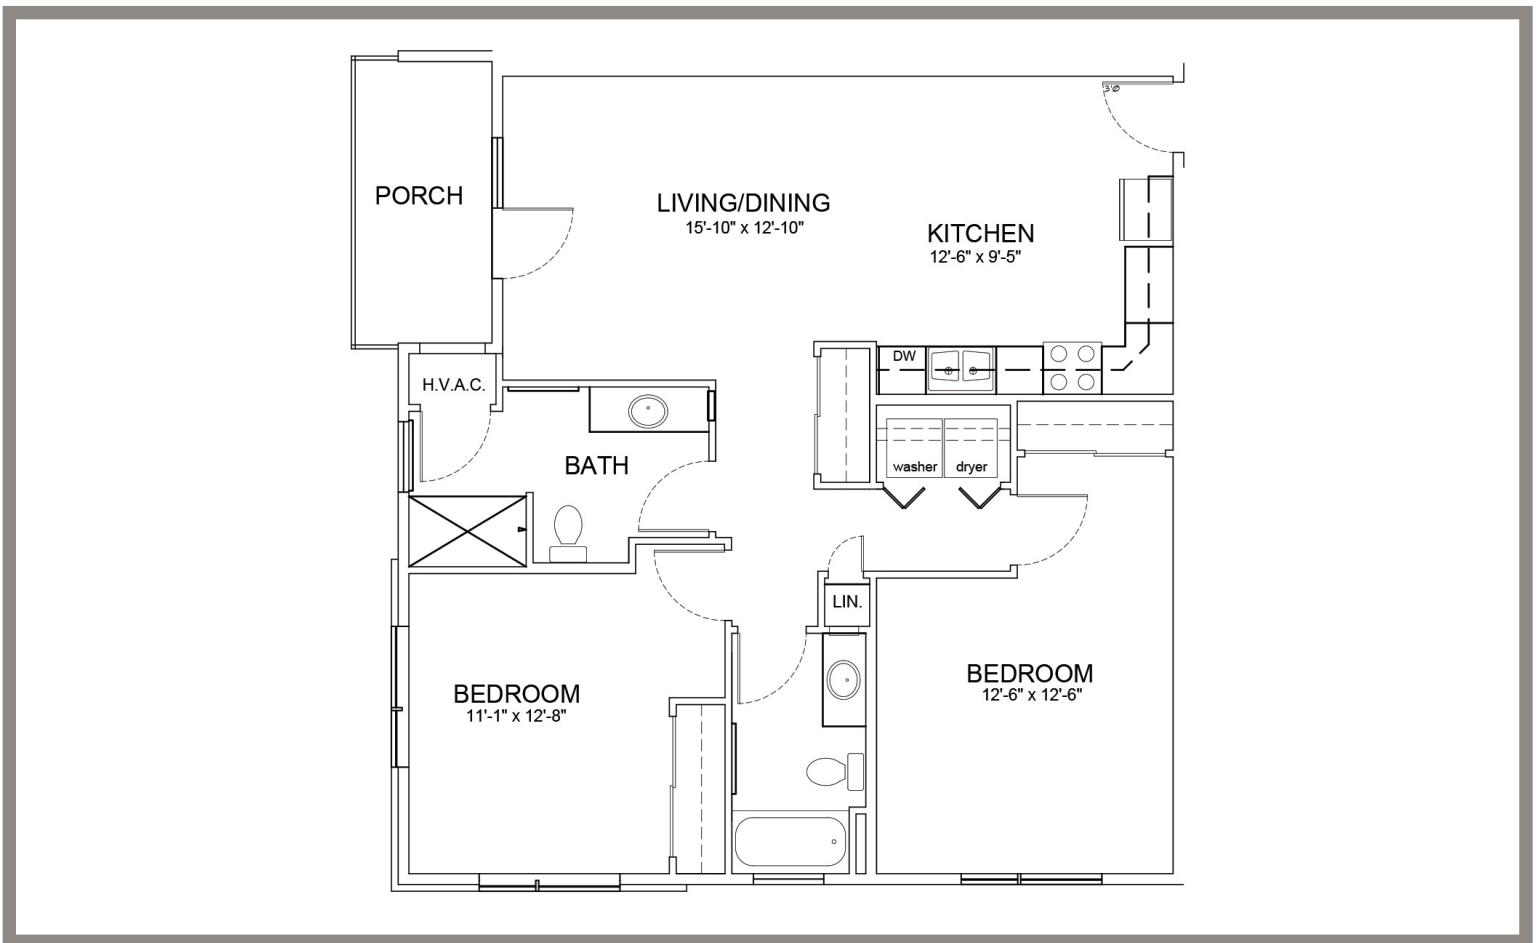

1ST FLOOR

2ND FLOOR

3RD FLOOR

4TH FLOOR

STYLE F | 2 BEDROOM / 2 BATHROOM | 1120 SQFT

Floor plan size and dimensions may vary* 

APARTMENT NUMBER: _____ **RENT:** _____ **DATE AVAILABLE:** _____

 2232 W Broadway, Madison, WI 53713